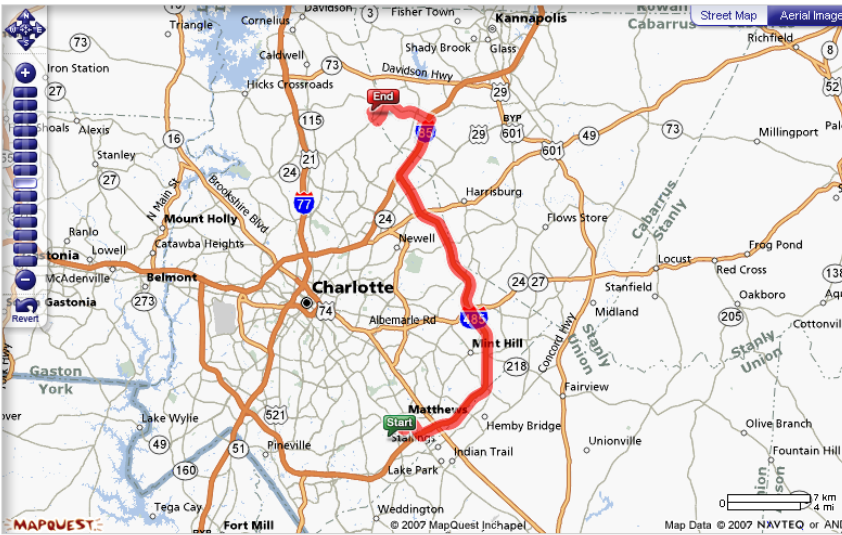

Maneuvers	Distance	Maps
START 1: Start out going SOUTH on FULLWOOD LN toward S TRADE ST.	0.1 miles	Map
2: Turn LEFT onto S TRADE ST.	0.6 miles	Map
3: Turn RIGHT onto E JOHN ST.	1.2 miles	Map
4: Merge onto I-485 E via the ramp on the LEFT.	21.6 miles	Map
5: Merge onto I-85 N toward GREENSBORO.	4.1 miles	Map
6: Take the POPLAR TENT RD exit- EXIT 52.	0.2 miles	Map
7: Turn LEFT onto POPLAR TENT RD.	3.1 miles	Map
8: Turn LEFT onto HARRIS RD.	1.4 miles	Map
9: Turn RIGHT onto SKYBROOK DR.	0.3 miles	Map
10: Turn RIGHT onto LINKSLAND DR.	0.3 miles	Map
11: Turn LEFT onto NORTHGREEN DR.	<0.1 miles	Map
END 12: End at Skybrook Golf Club: 14720 Northgreen Dr, Huntersville, NC 28078, US		Map

Total Est. Time: 39 minutes   Total Est. Distance: 33.51 miles

Advanced Options

☒ Shortest Time   ☐ Shortest Distance

☐ Avoid Highways

☐ Avoid Tolls

☐ Avoid Seasonally-Closed Roads

☐ Reverse Route

Add Another Stop to Your Route! [Add a Stop](#)

Sponsored Links

Find the Hotels You Want
Book With the Travel Company Rated #1 in Customer Service by Consumers
[www.Expedia.com](#)

Huntersville Hotels
Photos, Reviews, and More Great Rates from Hotels.com
[www.Hotels.com](#)

Travel Offers

- [Hotels](#)
- [Motels](#)
- [Cheap Flights](#)
- [Vacation Packages](#)
- [European Travel](#)
- [Cruises](#)
- [Vacations](#)
- [Lodging](#)

Online Offers

- [Huntersville Hotels](#)
- [Schools in North Carolina](#)
- [Huntersville Real Estate](#)

Huntersville Flowers
Teleflora Flowers from $24.99
Fast Same-Day Delivery Service
[www.e-florist-inc.com](#)

Flowers at 1-800-FLOWERS
Fresh Flowers & Gifts from $24.99.
Your Satisfaction at 1-800-...
[1800flowers.com](#)

Save $10 On Flowers
Bring a Smile to Someone's Face
Same Day Delivery By Local Florists
[www.Teleflora.com](#)

Sending Flowers
Find Area Sending Flowers.
Search by Category/Name
[www.AreaGuides.Net](#)

Sending Flowers
Twice Daily Delivery to Charlotte Area. Huge Rose Selection.
[www.FashionFlowersCharlotte.com](#)

All rights reserved. Use Subject to License/Copyright | [Map Legend](#)
These directions are informational only. No representation is made or warranty given as to their content, road conditions or route usability or expeditiousness. User assumes all risk of use. MapQuest and its suppliers assume no responsibility for any loss or delay resulting from such use.