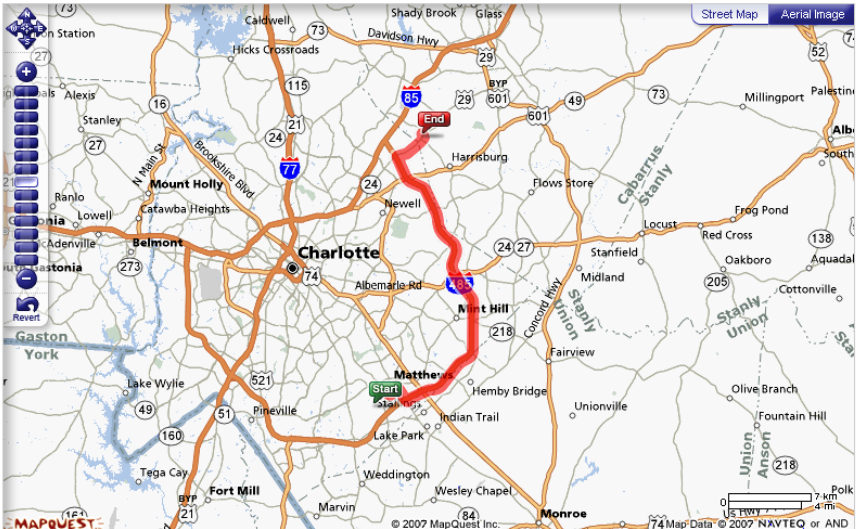

Maneuvers	Distance	Maps
START 1: Start out going SOUTH on FULLWOOD LN toward S TRADE ST.	0.1 miles	Map
2: Turn LEFT onto S TRADE ST.	0.6 miles	Map
3: Turn RIGHT onto E JOHN ST.	1.2 miles	Map
4: Merge onto I-485 E via the ramp on the LEFT.	20.1 miles	Map
5: Take the US-29 exit- EXIT 32- toward CHARLOTTE / CONCORD.	0.3 miles	Map
6: Keep RIGHT at the fork to go on US-29 N.	2.3 miles	Map
7: Turn LEFT onto SPEEDWAY BLVD.	0.2 miles	Map
END 8: End at Rocky River Golf Club-Concord: 6900 Speedway Blvd, Concord, NC 28027, US		Map

Total Est. Time: 28 minutes   Total Est. Distance: 25.21 miles

Advanced Options

☒ Shortest Time   ☐ Shortest Distance

☐ Avoid Highways

☐ Avoid Tolls

☐ Avoid Seasonally-Closed Roads

☐ Reverse Route

NEW Add Another Stop to Your Route!

Sponsored Links

- [Concord Hotels](#)
  Photos, Reviews, Maps and More Compare and Save with Hotels.com!
  [www.Hotels.com](#)
- [Courtyard Hotels](#)
  Courtyard Hotels Official Site. Book Now & Earn Rewards.
  [www.Courtyard.com](#)

1. **Travel Offers**
2. [Hotels](#)
   - [Motels](#)
   - [Cheap Flights](#)
   - [Vacation Packages](#)
   - [European Travel](#)
   - [Cruises](#)
   - [Vacations](#)
   - [Lodging](#)

Online Offers

- [Concord Hotels](#)
- [Schools in North Carolina](#)
- [Concord Real Estate](#)

Local Ranges
Find Ranges Near You. The Web's Local Search Engine!
[www.local.com](#)

All rights reserved. Use Subject to License/Copyright | [Map Legend](#)
These directions are informational only. No representation is made or warranty given as to their content, road conditions or route usability or expeditiousness. User assumes all risk of use. MapQuest and its suppliers assume no responsibility for any loss or delay resulting from such use.