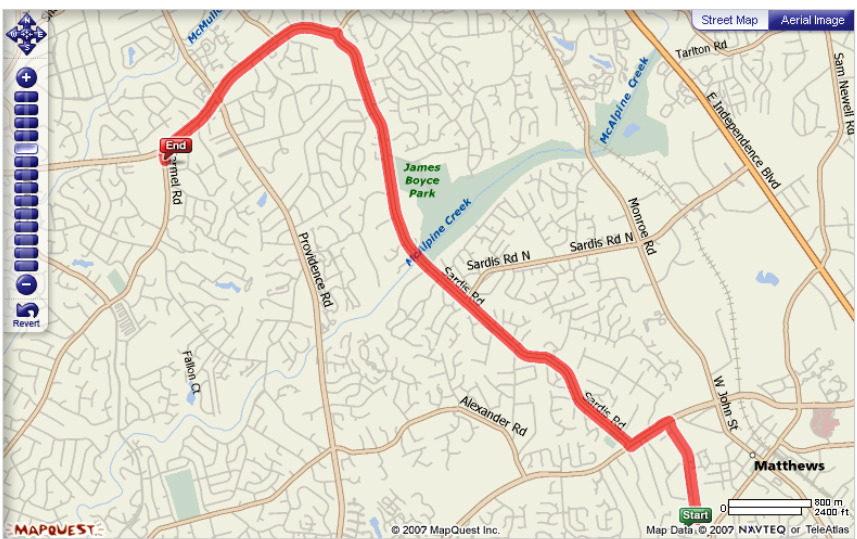

Find Nearby: (e.g., Theaters) or Select a Category Search

Sponsored Links

Charlotte Hotels Check Rates And Availability At Charlotte, NC Hotels - Book Now www.Starwoodhotels.com/Charlotte	Charlotte Hotels Book Hotel Rooms with Confidence. Travelocity Guarantees Low Prices. www.Travelocity.com	Charlotte Cheap Hotels The All New Priceline Now Lets You Shop and Compare Before You Buy! www.priceline.com	Charlotte Hotels Info on Charlotte Hotels. Get Prices, Pictures & Ratings! travel.yahoo.com

Maneuvers	Distance	Maps
START 1: Start out going NORTH on FULLWOOD LN toward AVINGTON PL.	0.7 miles	Map
2: Turn LEFT onto MATTHEWS TOWNSHIP PKWY / PINEVILLE-MATTHEWS RD / NC-51 S.	0.3 miles	Map
3: Turn RIGHT onto SARDIS RD.	3.9 miles	Map
4: Turn LEFT to stay on SARDIS RD.	1.0 miles	Map
5: Stay STRAIGHT to go onto FAIRVIEW RD.	0.5 miles	Map
6: Turn LEFT onto CARMEL RD.	<0.1 miles	Map
END 7: End at Charlotte Country Day School: 1440 Carmel Rd, Charlotte, NC 28226, US		Map

Total Est. Time: 13 minutes Total Est. Distance: 6.77 miles

Advanced Options

☒ Shortest Time ☐ Shortest Distance

☐ Avoid Highways

☐ Avoid Tolls

☐ Avoid Seasonally-Closed Roads

☐ Reverse Route

NEW Add Another Stop to Your Route!

Sponsored Links	Travel Offers
Charlotte Hotels Find Rooms at Top Hotels - Cheap with Orbitz Low Price Guarantee! www.ORBITZ.com	Hotels Motels Cheap Flights Vacation Packages European Travel Cruises Vacations Lodging

Online Offers

- [Charlotte Hotels](#)
- [Schools in North Carolina](#)
- [Charlotte Real Estate](#)

Schools in North Carolina
Directory of Top Schools in NC Search from 1000's of Programs! [GuideToCareerEducation.com](#)

Charlotte K-12 Schools
We offer local search in your area. Find Charlotte K-12 Schools Here! [Charlotte.Local.com](#)

Charlotte NC Schools
Get information on Schools in Charlotte
[www.CourseAdvisor.com](#)

Charlotte Private School
K-12 Tuition, Summer School and Camp Programs. Enroll Today!
[www.evelynmaddockacademy.com](#)

All rights reserved. Use Subject to License/Copyright | [Map Legend](#)
These directions are informational only. No representation is made or warranty given as to their content, road conditions or route usability or expeditiousness. User assumes all risk of use. MapQuest and its suppliers assume no responsibility for any loss or delay resulting from such use.