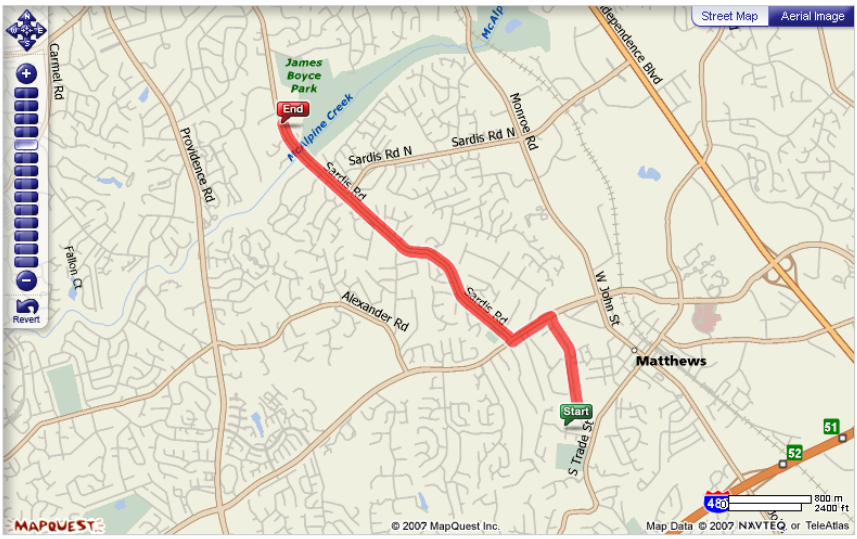

Covenant Day School, 8 or

Sponsored Links

Charlotte Lodging Book a Marriott Room For Business Travel and Save 5%. Learn More. www.marriott.com/opensavings	Charlotte Hotels Check Rates And Availability At Charlotte, NC Hotels - Book Now www.Stanwoodhotels.com/Charlotte	Charlotte Lodging Sort Hotels by Price, Distance & Star Rating. Book on ORBITZ & Save! www.ORBITZ.com	Charlotte Lodging Photos, Customer Ratings & Reviews of Charlotte, NC Hotels at Expedia www.Expedia.com

Maneuvers	Distance	Maps
START 1: Start out going NORTH on FULLWOOD LN toward AVINGTON PL.	0.7 miles	Map
2: Turn LEFT onto MATTHEWS TOWNSHIP PKWY / PINEVILLE-MATTHEWS RD / NC-51 S.	0.3 miles	Map
3: Turn RIGHT onto SARDIS RD.	2.4 miles	Map
END 4: End at Charlotte Christian School: 7301 Sardis Rd, Charlotte, NC 28270, US		Map

Total Est. Time: 7 minutes   Total Est. Distance: 3.51 miles

Advanced Options

☒ Shortest Time   ☐ Shortest Distance

☐ Avoid Highways

☐ Avoid Tolls

☐ Avoid Seasonally-Closed Roads

☐ Reverse Route

NEW Add Another Stop to Your Route!

Sponsored Links

Charlotte Hotels Sort Hotels by Price, Distance & Star Rating. Book on ORBITZ & Save! www.ORBITZ.com	Charlotte Hotels Get Our Best Price Guarantee on All Hotels in Charlotte at Expedia. www.Expedia.com

Travel Offers

- [Hotels](#)
- [Motels](#)
- [Cheap Flights](#)
- [Vacation Packages](#)
- [European Travel](#)
- [Cruises](#)
- [Vacations](#)
- [Lodging](#)

Online Offers

- [Charlotte Hotels](#)
- [Schools in North Carolina](#)
- [Charlotte Real Estate](#)

Religious Schools
Find Online Colleges for Degrees in Religion, Divinity & Theology
GuideToOnlineSchools.com

Oaks Christian School
Accredited Independent School
Rigorous Academic and Art Programs
www.oakschristian.org

Christian School Listings
North Carolina Christian Schools
Stats, Contact Info - 30000 Schools
allPrivateSchools.org

Local Christian schools
Find Christian schools Near You.
The Web's Local Search Engine!
www.local.com

All rights reserved. Use Subject to License/Copyright | [Map Legend](#)
These directions are informational only. No representation is made or warranty given as to their content, road conditions or route usability or expeditiousness. User assumes all risk of use. MapQuest and its suppliers assume no responsibility for any loss or delay resulting from such use.