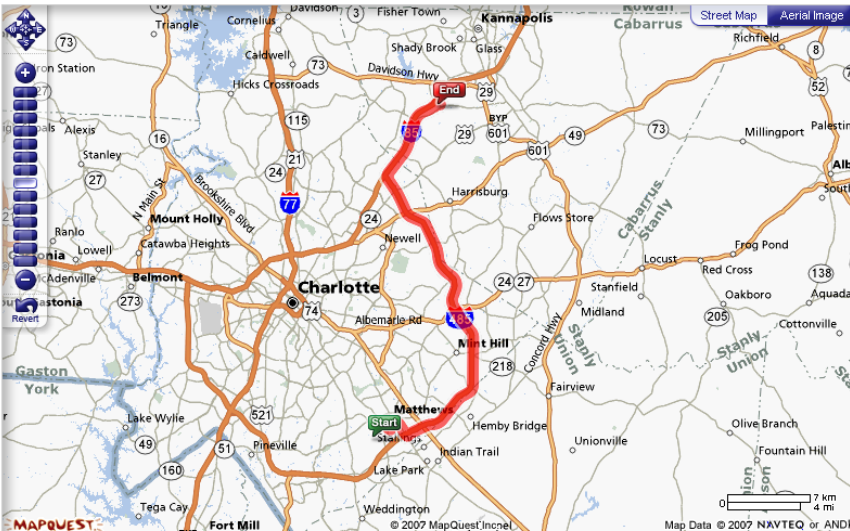

- Concord Hotels
  Schools in North Carolina
  Concord Real Estate

Total Est. Time: 33 minutes

Total Est. Distance: 30.31 miles

Find Nearby: (e.g., Theaters) Covenant Day School, 8

Sponsored Links

Employment in Boston, MA

Get Fit to the Right Job. Control Which Companies Will Fight Over You

Find Jobs in Concord

Find Local Jobs in Concord Post Your Resume on Monster Today!

Jobs in Concord, NH

Real local employment in Concord, New Hampshire.

concord employment

Find 25,000 jobs that pay over $100,000. Search now.

Maneuvers

- 1: Start out going SOUTH on FULLWOOD LN toward S TRADE ST.
  2: Turn LEFT onto S TRADE ST.
  3: Turn RIGHT onto E JOHN ST.
  4: Merge onto I-485 E via the ramp on the LEFT.
  5: Merge onto I-85 N toward GREENSBORO.
  6: Take the GEORGE W LILES PKY exit- EXIT 54- toward KANNAPOLIS PKY.
  7: Turn RIGHT onto GEORGE W LILES PKWY NW.
  8: Turn RIGHT onto EXCHANGE ST NW.
  9: Stay STRAIGHT to go onto LANGFORD AVE NW.
  10: End at YMCA: 5325 Langford Ave, Concord, NC 28027, US

Total Est. Time: 33 minutes

Total Est. Distance: 30.31 miles

Advanced Options

- Shortest Time
  Shortest Distance
  Avoid Highways
  Avoid Tolls
  Avoid Seasonally-Closed Roads
  Reverse Route

Update Directions

Add Another Stop to Your Route! Add a Stop

Sponsored Links

Concord Hotels

Photos, Reviews, Maps and More Compare and Save with Hotels.com

Courtyard Hotels

Travel Offers

- Hotels
  Motels
  Cheap Flights
  Vacation Packages
  European Travel
  Cruises
  Vacations
  Lodging

Online Offers

- Concord Hotels
  Schools in North Carolina
  Concord Real Estate

Concord Homes For Sale

View Homes For Sale, Real Estate Listings, New Homes & MLS.

Find a YMCA Near You

Find Your Local YMCA. Online Tours. Free Trials. We Know Health Clubs

All rights reserved. Use Subject to License/Copyright | Map Legend
These directions are informational only. No representation is made or warranty given as to their content, road conditions or route usability or expeditiousness. User assumes all risk of use. MapQuest and its suppliers assume no responsibility for any loss or delay resulting from such use.