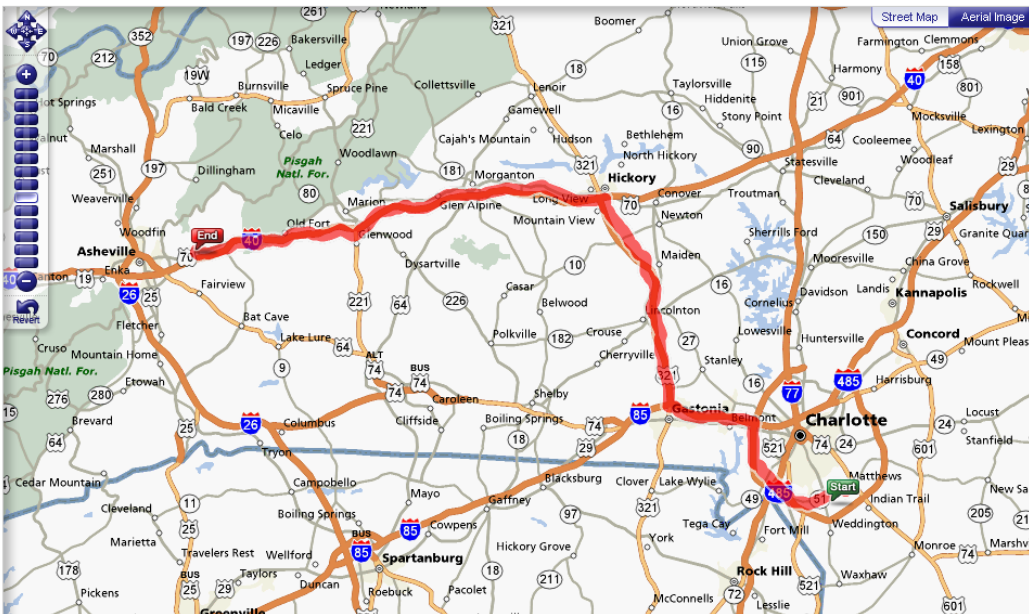

Advanced Options

☒ Shortest Time ☐ Shortest Distance

☐ Avoid Highways

☐ Avoid Tolls

☐ Avoid Seasonally-Closed Roads

☐ Reverse Route

[Update Directions](#)

Add Another Stop to Your Route! [Add a Stop](#)

Sponsored Links

[Hotels.com Official Site](#)
Hotels.com Low Rates Guaranteed!
Call a Hotel Expert. [1-800-449-4167](#)
[www.hotels.com](#)

[Find the Hotels You Want](#)
Hotel Photos, Info & Virtual Tours
Save up to 50% on hotels at Expedia
[www.Expedia.com](#)

Travel Offers

- [Hotels](#)
- [Motels](#)
- [Cheap Flights](#)
- [Vacation Packages](#)
- [European Travel](#)
- [Cruises](#)
- [Vacations](#)
- [Lodging](#)

Online Offers

- [Swannanoa Hotels](#)
- [Schools in North Carolina](#)
- [Swannanoa Real Estate](#)

K12 Distance Learning
Give Your Kids an Academic Edge. Learn More—Get a Free Catalog Here.
[www.k12.com](#)

K-12 Virtual Academy
Personalized distance learning. Accredited online private school.
[www.laurelsprings.com](#)

Christian School Listings
North Carolina Christian Schools Stats, Contact Info - 30000 Schools
[allPrivateSchools.org](#)

Local Christian schools
Find Christian schools Near You. The Web's Local Search Engine!
[www.local.com](#)